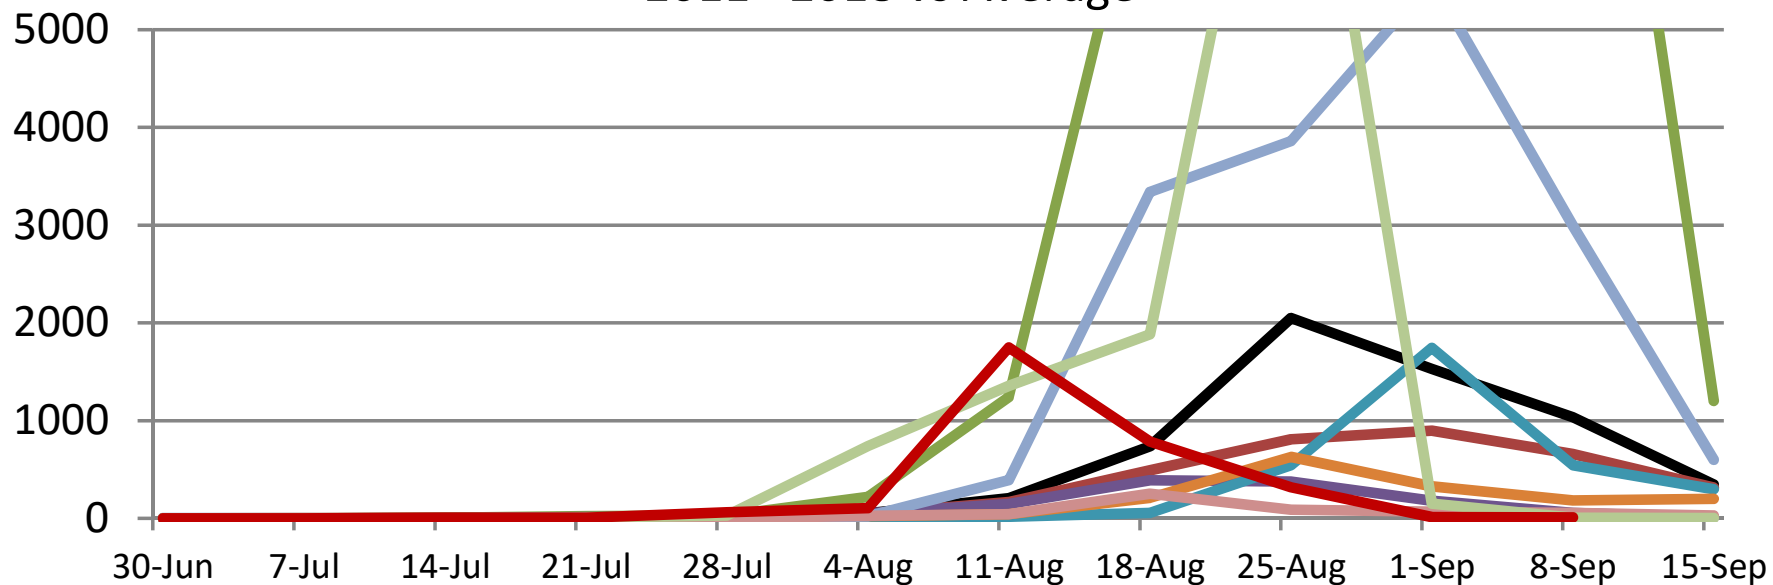

Green Peach Aphids 2011 - 2018 vs Average

AVG
 AVG w/o 2011
 2011
 2012
 2013

2014
 2015
 2016
 2017
 2018